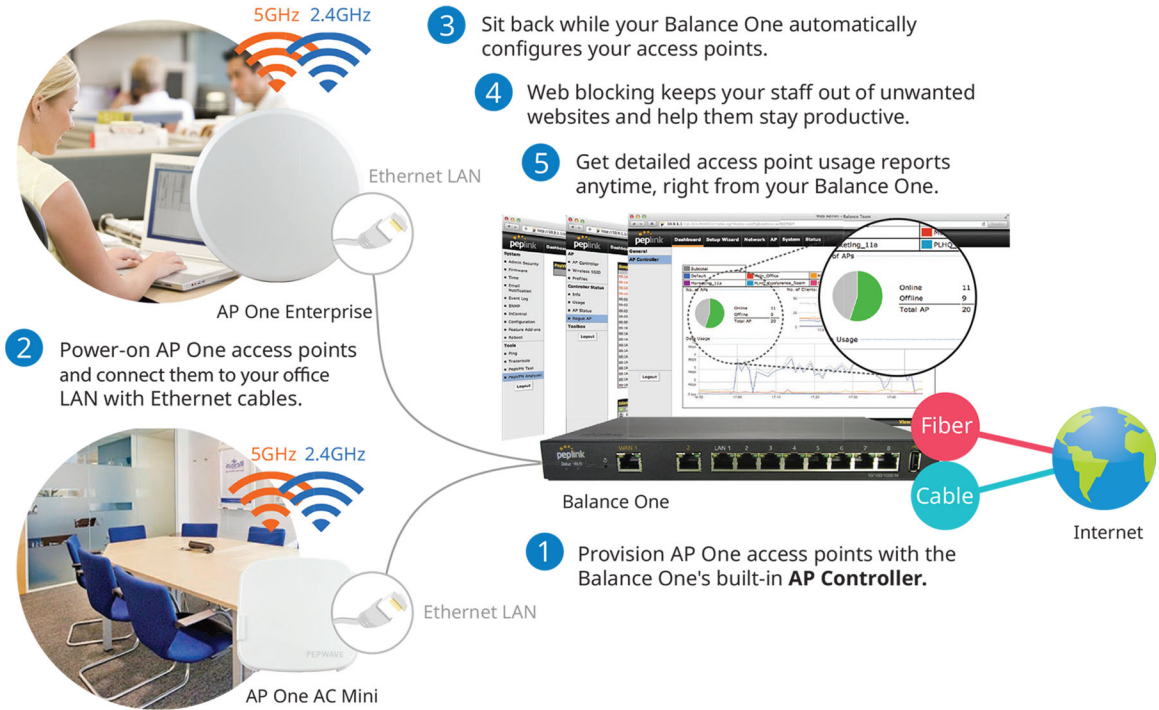

Applications

For SMBs – Setup, Manage, and Monitor Office Wi-Fi from Your Peplink Balance/MAX #