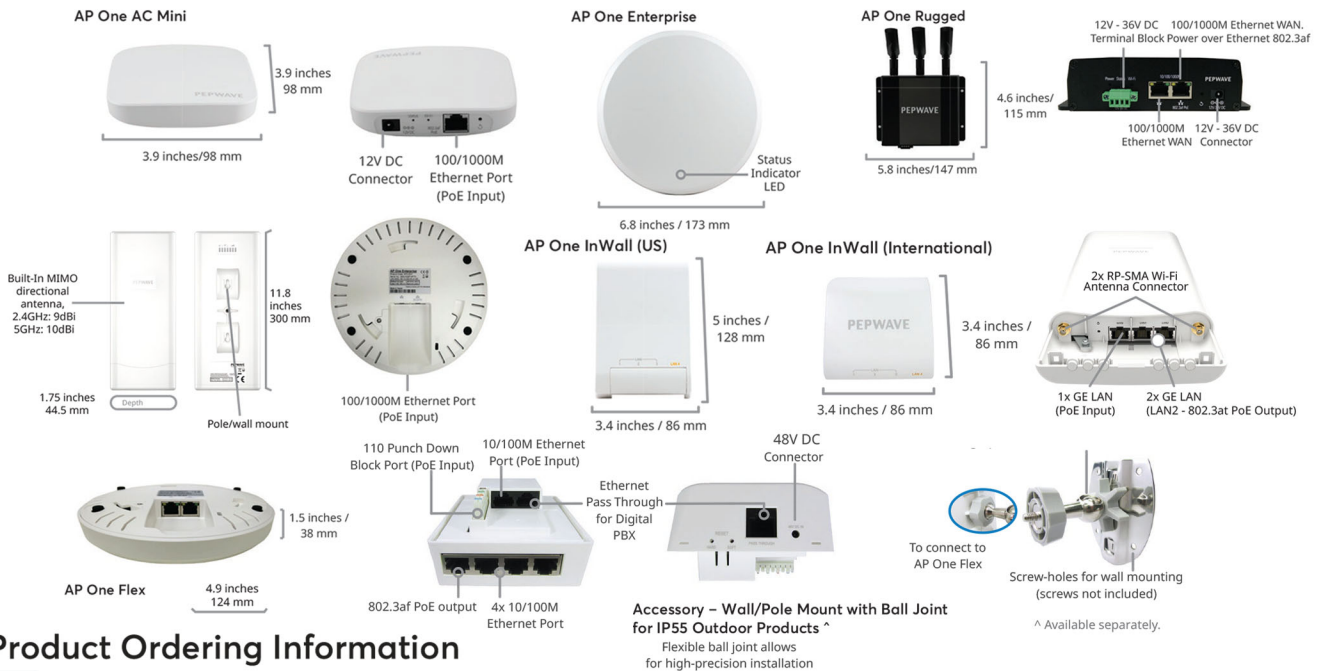

AP One Rugged

Housed in tough metal enclosures and easy to integrate with the rest of your network, the AP One Rugged set the standard for high-performance, low-maintenance indoor Wi-Fi.

AP One In-Wall

The AP One In-Wall mounts on a standard electrical outlet box for installations without big boxes or nests of wires.

- Captive Portal
 - By InControl
 - By Peplink AP Controller
- Device Management
 - Web Administrative Interface
 - InControl Cloud Management
 - Peplink AP Controller
 - SNMP v1, v2c and v3
- Certification
 - FCC, CE, RoHS

Applications

For SMBs – Setup, Manage, and Monitor Office Wi-Fi from Your Peplink Balance/MAX #

For Hospitality – Offer Guest Hotspots Complete with Captive Portals

* Requires 48V Pepwave passive PoE input, available separately.

Product Ordering Information

AP ONE FLEX	Accessories for AP One Flex	
	Product Code	Description
	ACW-109	DCS-GN-IP55 1x 56V/2.1A Power Supply and PoE License to Enable 802.3at PoE+ Output