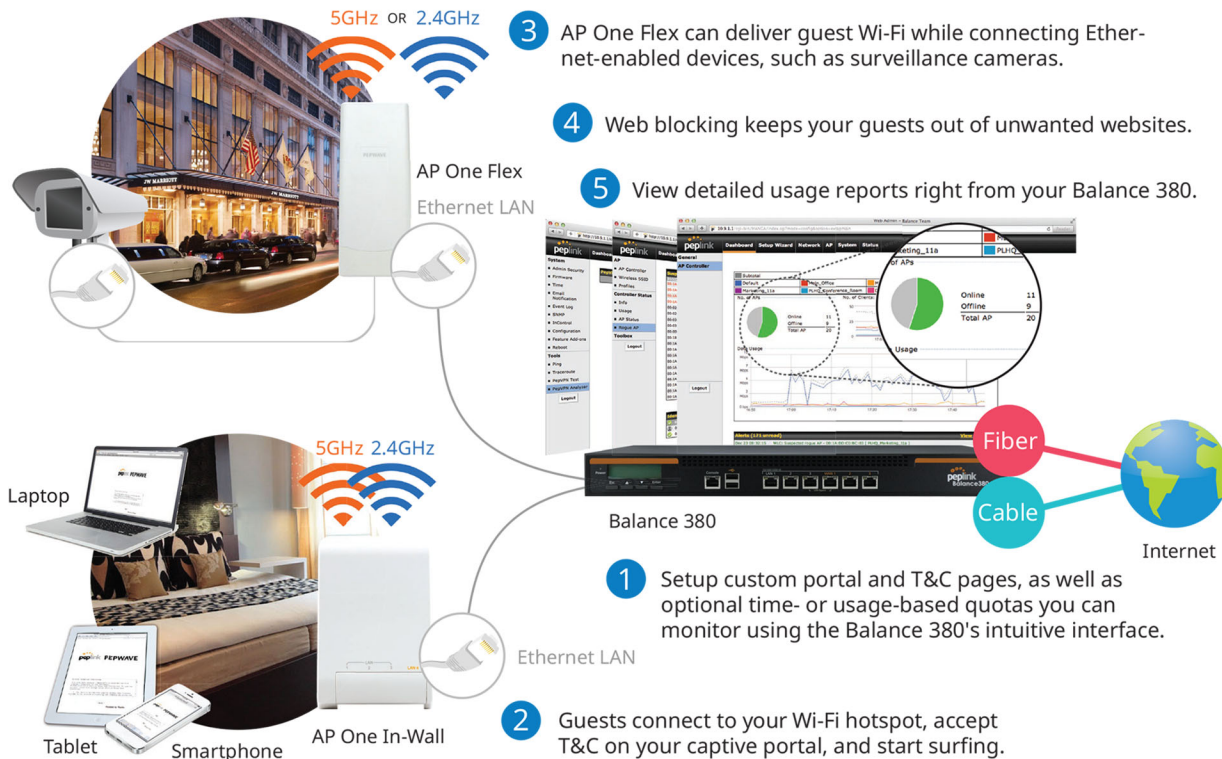

- Client Management
 - Per SSID
 - VLAN with QoS (802.1p/802.1Q)
 - Bandwidth Control
 - MAC Address Filtering
 - Layer 2 Client Isolation
 - Limit on Max. Number of Client
 - Per Client
 - VLAN with RADIUS
 - VLAN with VLAN Pool
 - Bandwidth Control
 - Multicast Filter
 - IGMP Snooping/Multicast Enhancement

- AP Security
 - Open, WEP
 - 802.1X with Dynamic WEP
 - WPA2-Personal
 - WPA2-Enterprise
 - WPA/WPA2-Personal
 - WPA/WPA2-Enterprise
- Complete VPN Solution
 - PepVPN
 - Site-to-Site VPN
 - 256-bit AES Encryption
 - Pre-shared Key Authentication

- Captive Portal
 - By InControl
 - By Peplink AP Controller
- Device Management
 - Web Administrative Interface
 - InControl Cloud Management
 - Peplink AP Controller
 - SNMP v1, v2c and v3
- Certification
 - FCC, CE, RoHS

Applications

For SMBs – Setup, Manage, and Monitor Office Wi-Fi from Your Peplink Balance/MAX #

For Hospitality – Offer Guest Hotspots Complete with Captive Portals

* Requires 48V Pepwave passive PoE input, available separately.