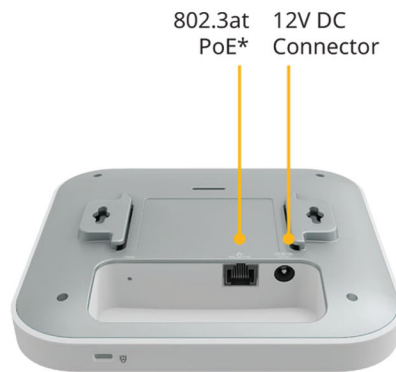

AP One

Works with InControl to centralize SSIDs, radio settings, and deliver captive portals.

AP One AX Lite

Specifications

Ethernet Ports	1 x 1Gbps Gigabit Ethernet
Wi-Fi Standard	Simultaneous 1 x 2.4GHz 802.11b/g/n/ax 1 x 5GHz 802.11a/n/ac/ax
Radio Chains/Streams	2 x 2:2
Data Rates	2.4 GHz: up to 574 Mbps 5 GHz: up to 1200 Mbps
Channel Width	20/40/80 MHz
Recommended clients per Radio	256
SSID Per Radio	16
Transmit Power	2412 – 2472 MHz: 24dBm 5180 – 5825 MHz: 25dBm
Antenna	Built-in Omni antenna: 2 x 3dBi - 2.4GHz 2 x 3dBi - 5GHz
Enclosure	Plenum-rated enclosure
Dimensions	5.9 x 5.9 x 1.3 inches 160 x 160 x 33 mm
Weight	0.84 pounds / 382 grams
Power Input	12V DC Jack (Plug 5.5 x 2.1 mm, center positive)* 802.3at PoE*
Power Consumption	14.5W (max.)
Operating Temperature	32°F - 104°F 0°C - 40°C
Certifications	FCC, CE, RoHS
Warranty	1 Year Limited Warranty