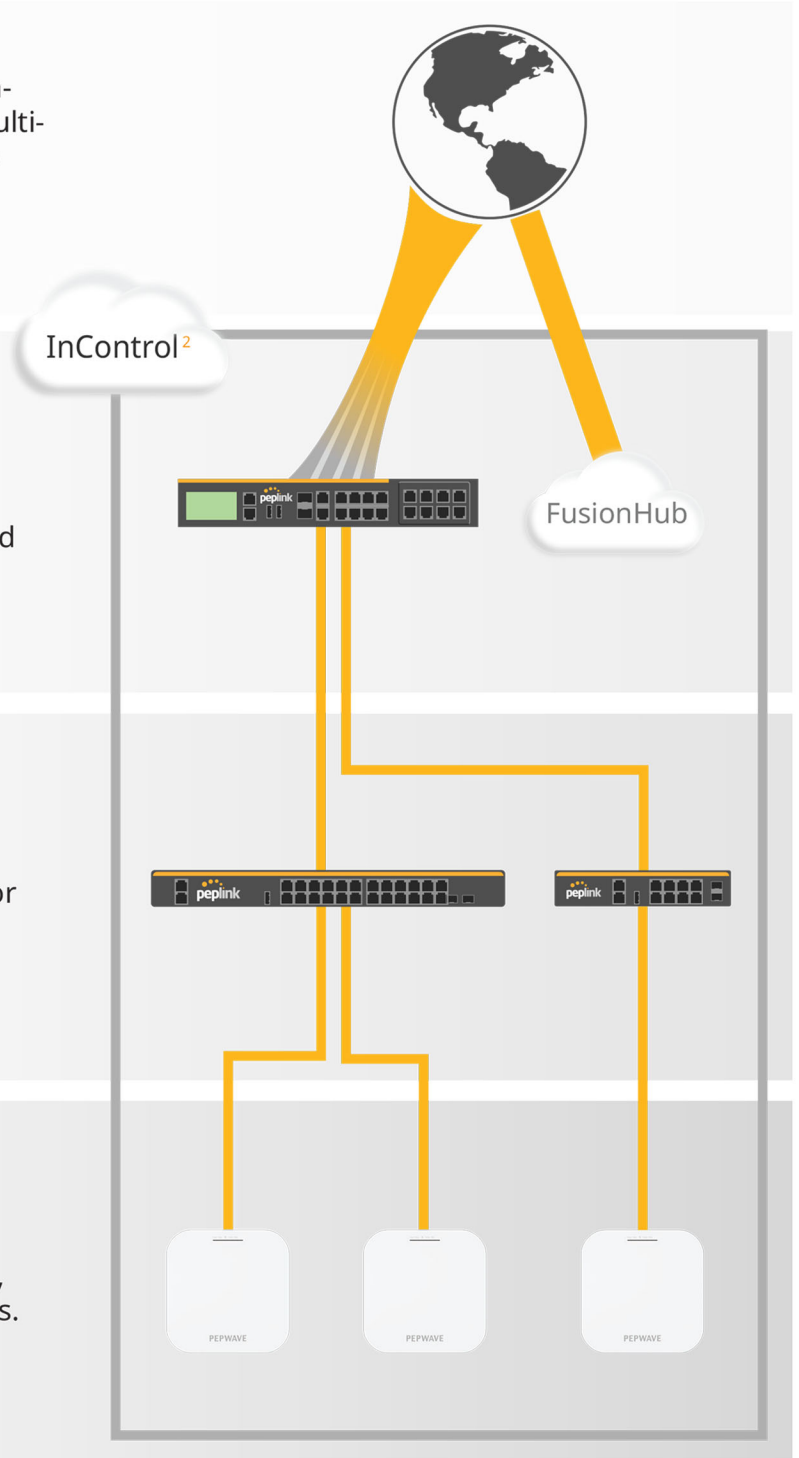

Seamless Peplink SD-WAN Integration

Effortlessly integrate Peplink solutions with **AP One AX Lite** to provide unique network capabilities and network flexibility, making the whole experience more user friendly.

Centrally Managed with InControl

Monitor network health on a single dashboard. Push configuration profiles on multiple devices at once. Remotely access the Web Admin of any device.

Balance/MAX/FusionHub

Provides unbreakable connectivity by combining multiple WANs. Works with InControl to centralize VLAN, firewall, and outbound policies.

SD-Switch

Works with InControl to remotely configure and activate PoE ports. Monitor power consumption.

AP One

Works with InControl to centralize SSIDs, radio settings, and deliver captive portals.