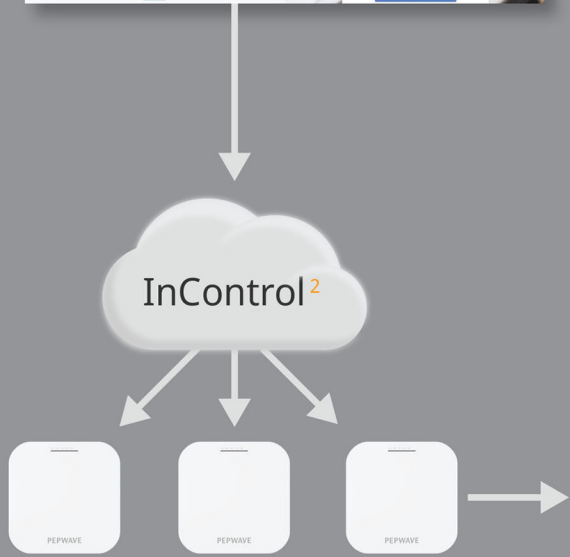

- system: Time synchronization successful
- system: Time synchronization fail
- system: Time synchronization successful
- system: Time synchronization fail
- system: Changes applied
- system: Changes applied
- system: Changes applied
- system: InControl has updated the configuration as logs were updated
- system: WPA2 Configuration has been updated by InControl
- system: InControl has updated the configuration as 100 wire updates

MSRP: \$299

AP One AX Lite comes equipped with InControl central management. Giving users the ability to control and monitor their network from any web browser. Manage network SSIDs, radio settings, and search event logs with ease to diagnose the entire network.

For More Information, Contact:

Turnkey or Custom Captive Portals

Offer users a more branded experience by customizing captive portals through InControl.

Wi-Fi Just Got Better

Integrated Wi-Fi 6 is 45% faster than the average Wi-Fi 5, has 4 more device capacity and consumes less power for connected devices.

Centrally Managed with InControl

Monitor network health on a single dashboard. Push configuration profiles on multiple devices at once. Remotely access the Web Admin of any device.

Balance/MAX/FusionHub