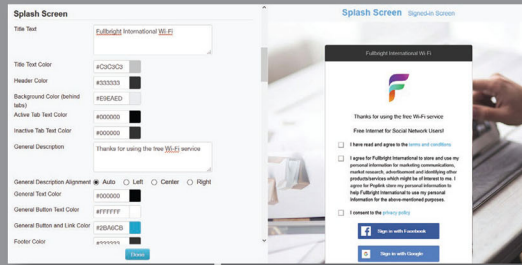

Turnkey or Custom Captive Portals